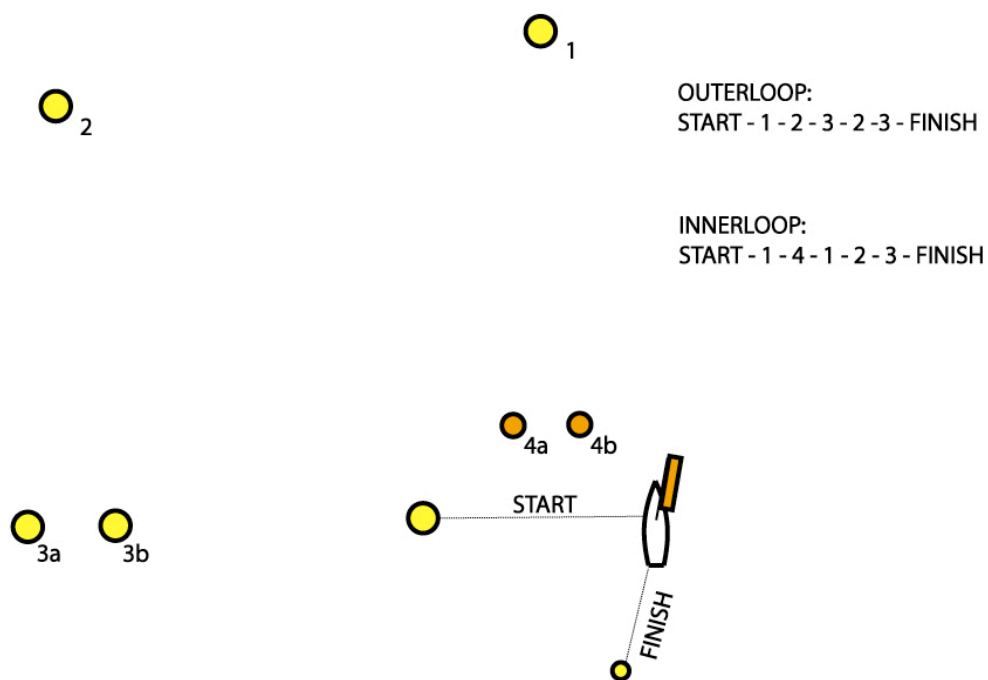

NOTICE 1: Course

See attached course diagram for ILCA6/7 Coach Regatta 16-19
March 2021

1st Start will sail outerloop with reach finish leeward of RC start boat

2nd Start will sail innerloop with reach finish leeward of RC start boat