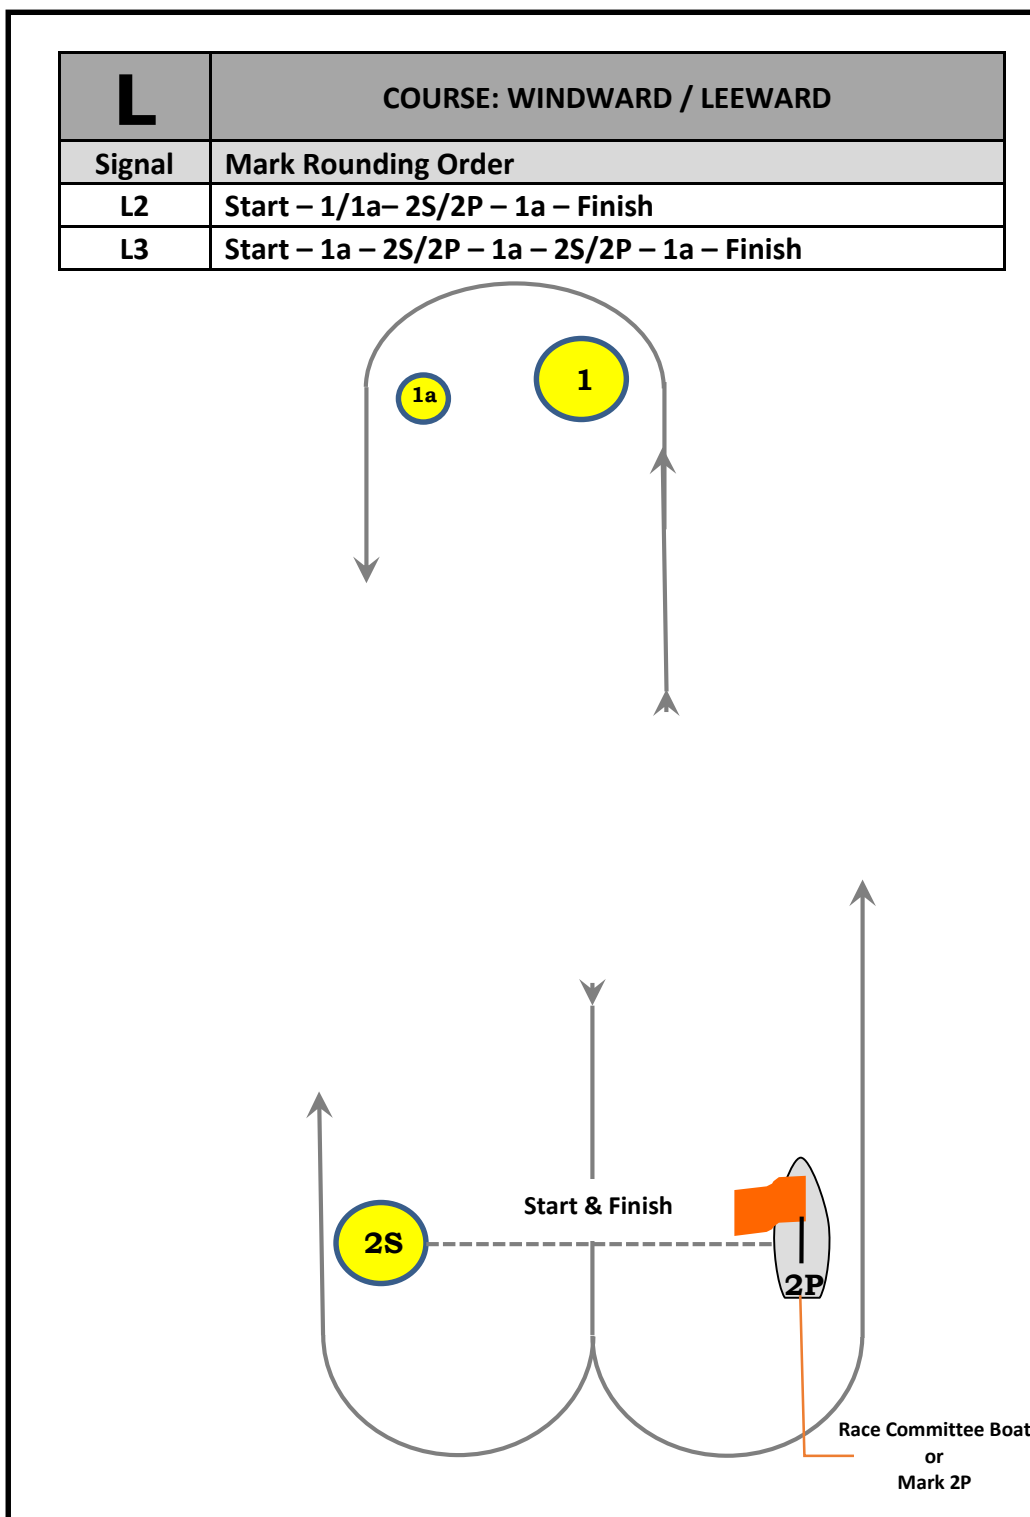

ATTACHMENT 1

Playa Blanca COURSES

COURSE LR 2

START – MARK 1a – GATE 2S 2P – MARK 1a – FINISH